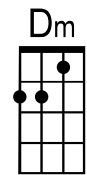

Ever Fallen In Love – The Buzzcocks

(Dm) (C) (Dm) (C) (F) (riff x 2)

(Dm) You spurn my natural emotions **(C)**
(Dm) You make me feel like dirt and I'm hurt **(F) riff x 2**
(Dm) And if I start a commotion **(C)**
(Dm)I run the risk of losing you and that's worse
(F) riff x 2

(Dm) Ever fallen in love with **(C)**someone
Ever fallen in **(Dm)**love in love with **(C)**someone
Ever fallen in **(Eb)**love in love with **(Bb)**someone
You shouldn't have fallen in **(C)**love with **(F)(C)(F)(C)**

(Dm)I can't see much of a future **(C)**
(Dm) Unless we find out what's to blame what a shame
(F) riff x 2
(Dm) And we won't be together much longer **(C)**
(Dm) Unless we realize that we are the same **(F) riff x 2**

(Dm) Ever fallen in love with **(C)**someone
Ever fallen in **(Dm)**love in love with **(C)**someone
Ever fallen in **(Eb)**love in love with **(Bb)**someone
You shouldn't have fallen in **(C)**love with **(F)(C)(F)(C)**

(Dm) You spurn my natural emotions **(C)**
(Dm) You make me feel like dirt and I'm hurt **(F) riff x 2**
(Dm) And if I start a commotion **(C)**
(Dm)I run the risk of losing you and that's worse
(F) riff x 2

(Dm) Ever fallen in love with **(C)**someone
Ever fallen in **(Dm)**love in love with **(C)**someone
Ever fallen in **(Eb)**love in love with **(Bb)**someone
You shouldn't have fallen in **(C)**love with **(F)(C)(F)(C)**